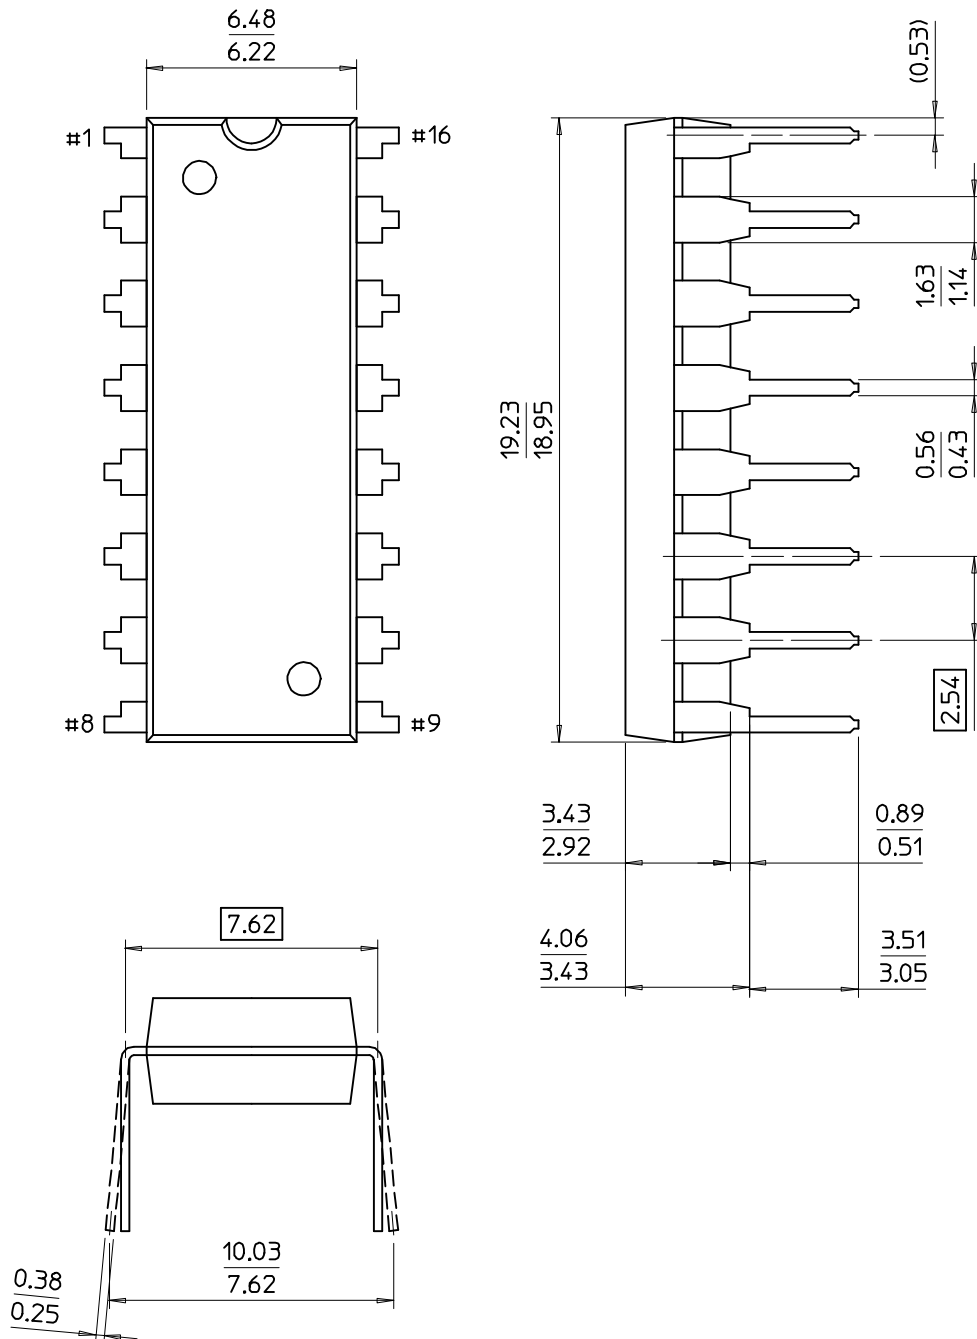

**16-DIP-300B-SG**

Dimensions in Millimeters

SAMSUNG ELECTRONICS CO.,LTD.