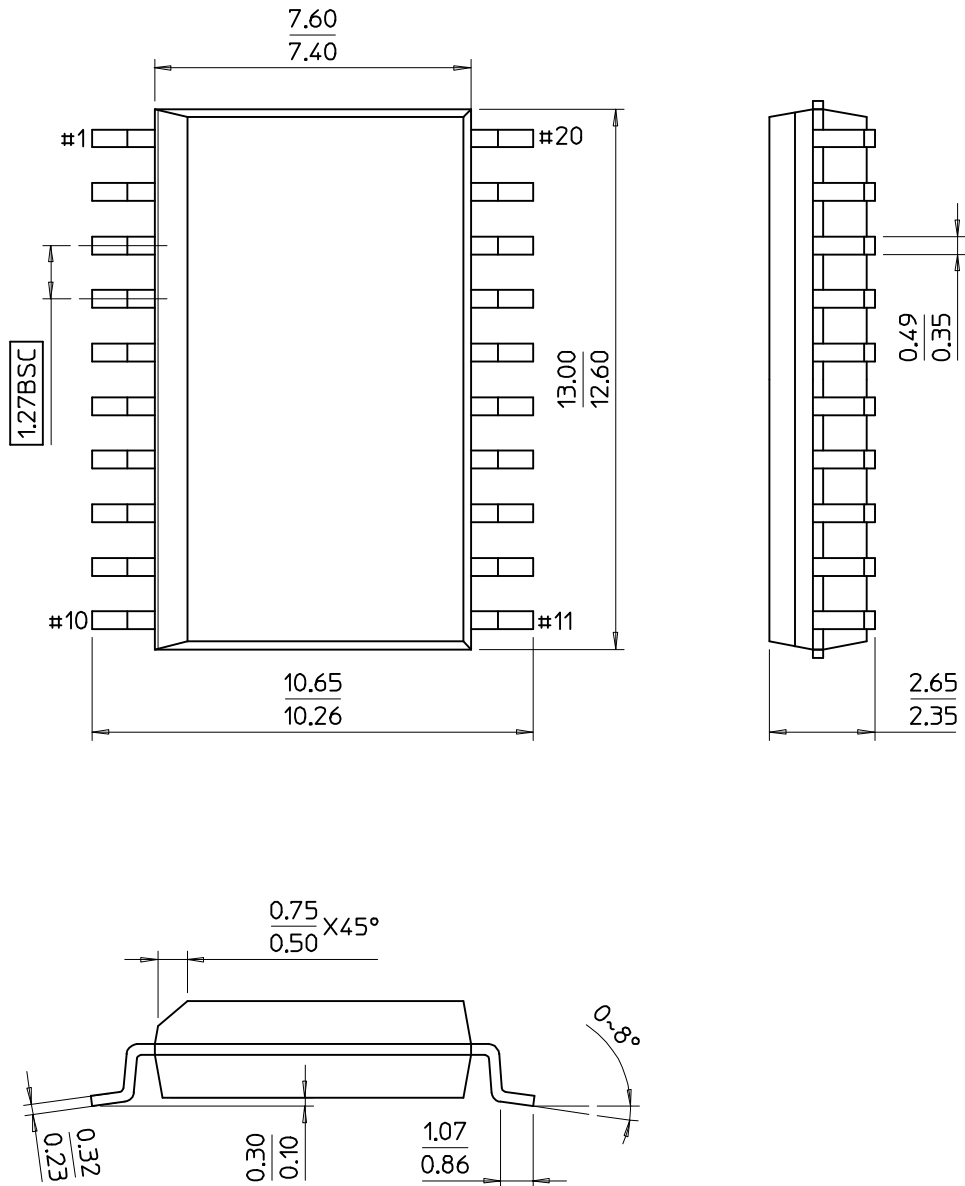

**20-SOP-BD300-SG**

Dimensions in Milimeters

SAMSUNG ELECTRONICS CO.,LTD.